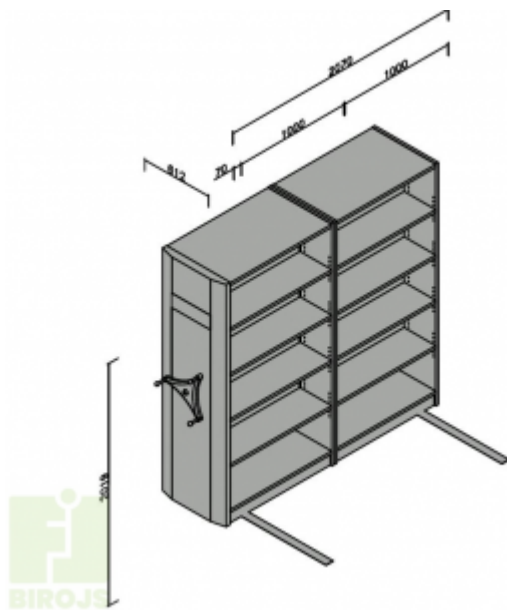

## LITREG CRANK DRIVER MOVABLE SHELVING SYSTEM

**Tilpums:**

2070x612x2019 mm (EUR: 1,392.11)

**Noliktavā:** -9 gab.